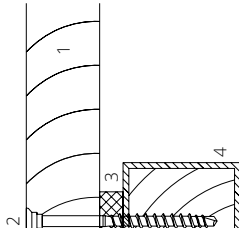

Overall thickness: 25 mm (1")

Board length: 500–2950 mm (20"–10')

Board width: ca. 100–250 mm (4"–10")

Overall weight up to: 16 kg/m² (3.28 lbs/sqft)

SUGGESTED DECK INSTALLATION TO SUBFRAME

- 1) decking board
- 2) stainless steel screw
- 3) rubber
- 4) aluminium profile
- 5) wood insert