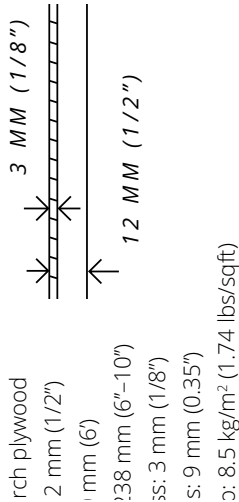

DETAILS TECHNICAL CHARACTERISTICS

12 mm (1/2") thick with a 3 mm (1/8") noble tongue and bevels on all four sides. The boards are made using the tongue and groove method. The package contains 8 boards totaling 2.8 m² (30 sqft).

RED CURV8 E12

Red Curv8 is manufactured with 0.8 mm (3/32") bevels on both the long and short edges for natural looks.

With our assistance we have developed a tool to calculate the exact amount of Curv8 modules you need for your project. Please contact our sales team for more details and further information.