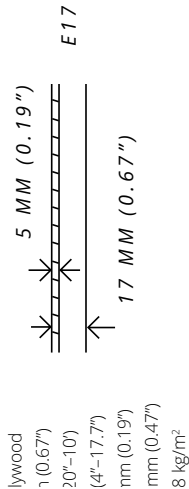

BOLEFL
IS AVAIL

Oak
Select, Natural, Rust

Ash
Select, Natural

QUALIT

RED BOLEFLOOR E17

RED BOLEFLOOR S20

Boards with 1.5 mm (0.059") bevels on the long edges and 1 mm (0.039") bevels on the short edges for natural looks. Upon request boards with 1.5 mm (0.059") bevels on long edges and 1 mm (0.039") bevels on short edges will be delivered as unfinished and ready for finishing.